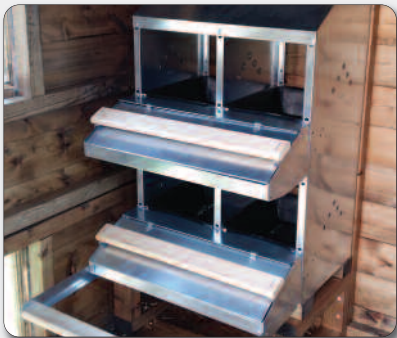

## Haywood 25

6'6" x 4'6" x 6'6" high  
(1.98m x 1.37m x 1.98m)

Houses up to 28 free range hens

4 metal roll away nest boxes

Haywood 25 with wheels

The Haywood 25

4 hole roll away nest box

Pull out droppings board

Inside the Haywood 25 showing perches and droppings board

Our Haywood 25 is an attractive house and is extremely popular. It has plenty of light with 2 sliding glass windows on each side of the building. It also has 2 adjustable ventilation hatches on the front for extra light and ventilation. Two of the main benefits of the Haywood are that you can stand up in it and it has metal roll away nest boxes to keep the eggs clean. The nests are lined with a plastic tray and the eggs roll forward into collecting trays.

The Haywood is really easy to clean out, with a droppings board below the perches that pulls out of the front of the house. As standard the Haywood is supplied on timber skids, but wheels or metal towing skids are available as an additional extra.